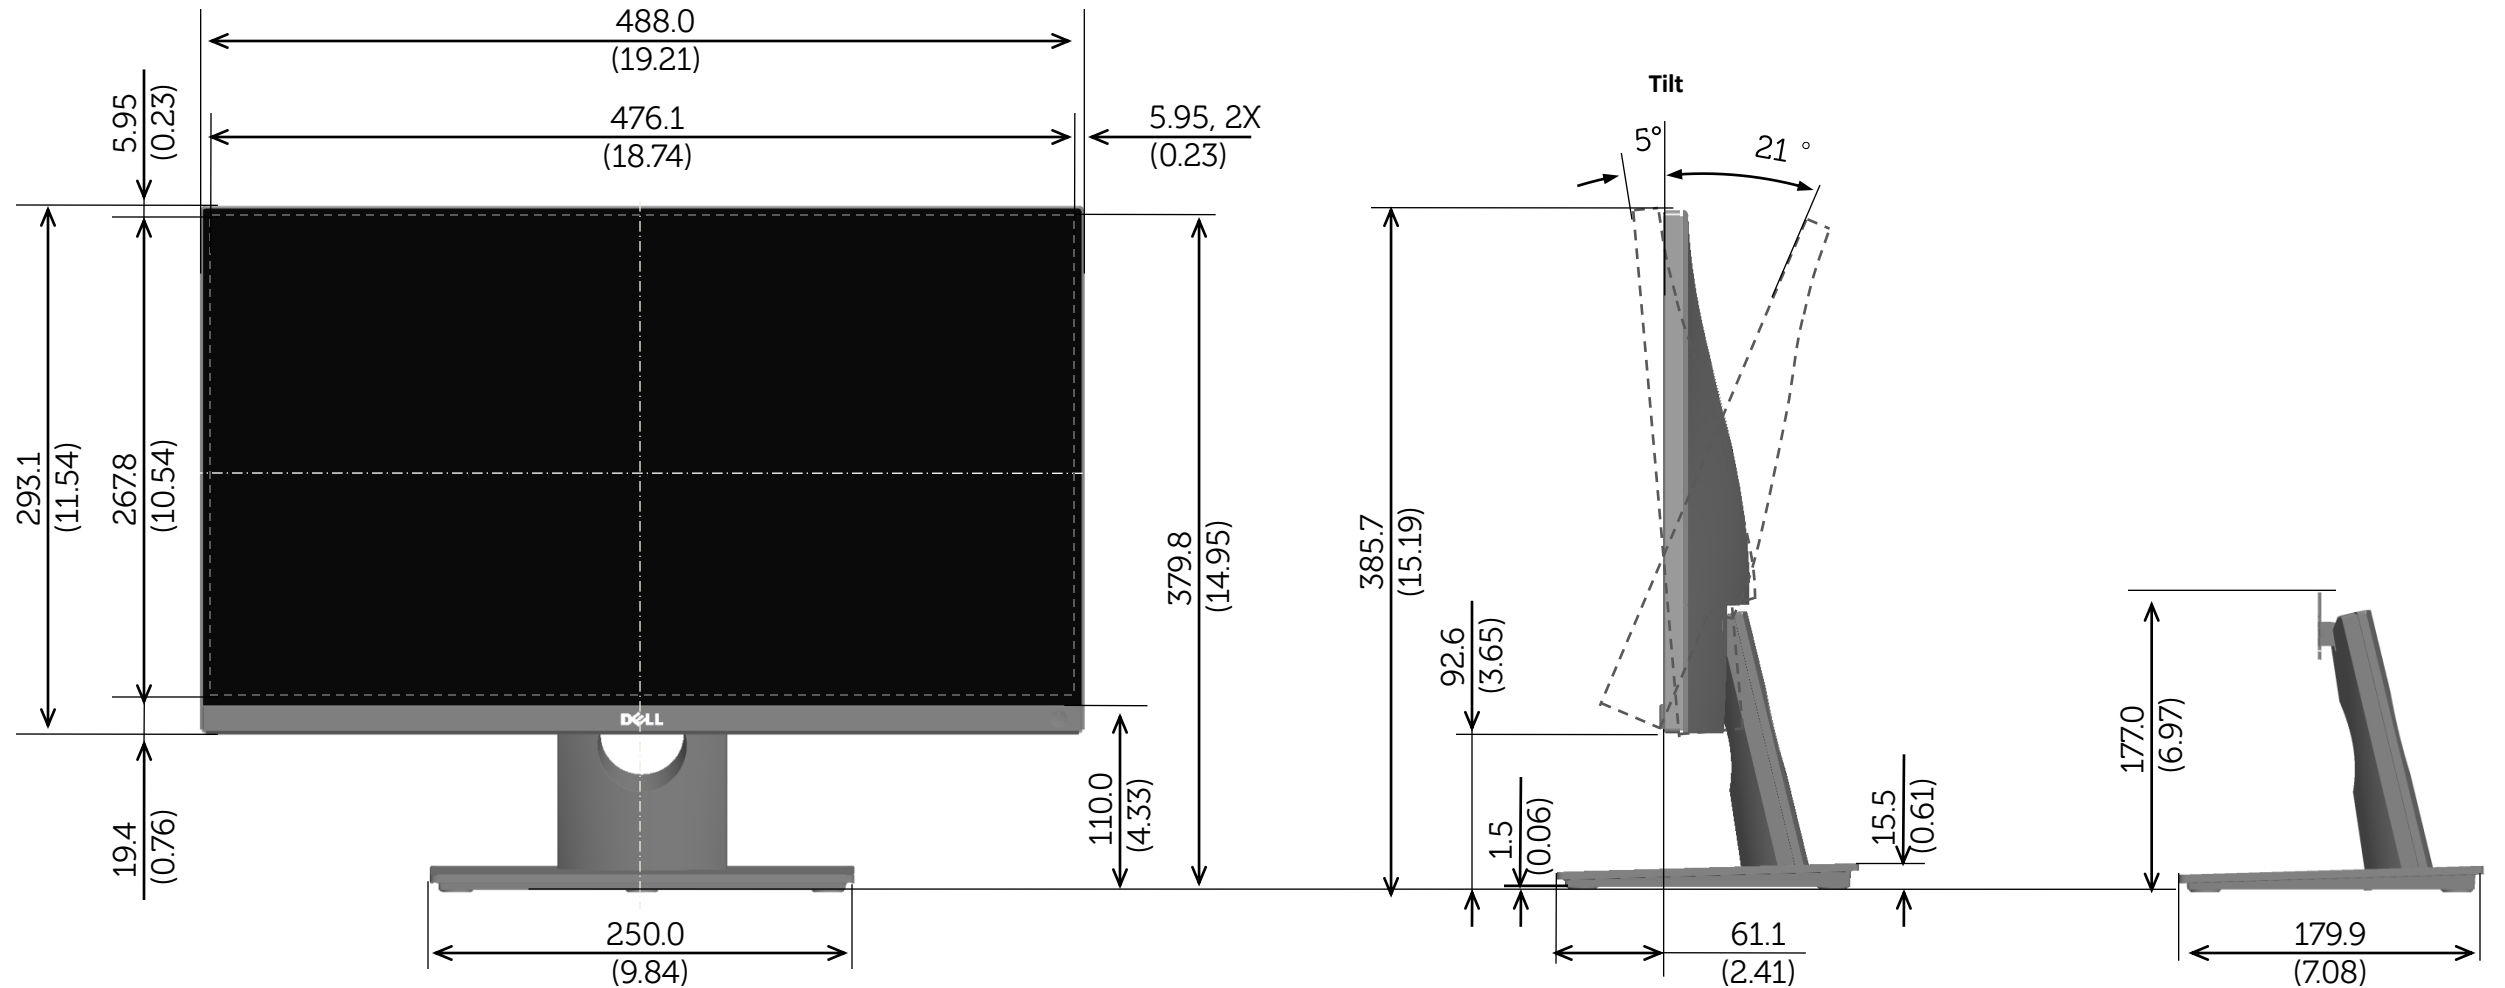

# S2216H Outline Dimension

Nominal Dimensions  
Unit: mm(inch)

Back view of Monitor without stand

# S2316H Outline Dimension

Nominal  
Dimensions  
Unit: mm(inch)

Back view of Monitor without stand